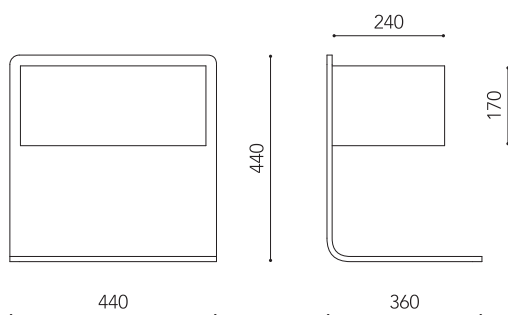

LAMPARELLA

APLIQUE WALL LAMP

by Nacho Timón

REF. 1688

Cuerpo de madera contrachapada.
Difusor superior de luz de metacrilato incluido.

Frame plywood.
Up methacrylate light diffuser included.

BL-MT

GR

RO

NO

Bombilla recomendada, E27 9W LED no dimmable 3000k (800lm) incluida.

Recommended bulb, E27 9W LED no dimmable 3000k (800lm) included.

IP
20