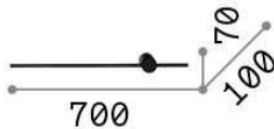

Info sorgente e prestazionali

Sorgente integrata	Integrated LED module
Sorgente sostituibile	NO
Potenza	LED 11W
Emissione	Indirect
Consumo massimo	max 13 W
Caratteristiche LED	LED SMD
CCT	3000 K
Durata LED (t. 25°C)	30000 h
CRI	> 80
Flusso sorgente	1650 lm
Flusso utile	1320 lm
Rischio fotobiologico	1
Potenza in stand-by	< 0.50