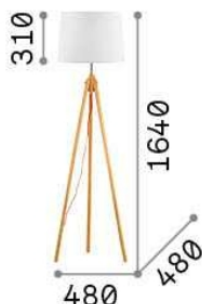

Info sorgente e prestazionali

Sorgente integrata	Light bulb (not included)
Sorgente sostituibile	YES
Potenza	E27 max 1 x 60W
Emissione	Diffuse
Consumo massimo	-
Lampadina consigliata	E27 08W GLOBO D125 TRASP 3000K