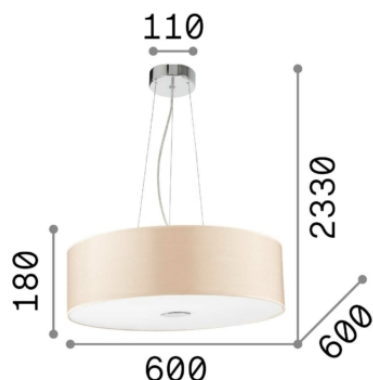

Info sorgente e prestazionali

Sorgente integrata	Light bulb (not included)
Sorgente sostituibile	YES
Potenza	E27 max 5 x 60W
Emissione	Diffuse
Consumo massimo	-
Lampadina consigliata	E27 08W GOCCIA BIANCO 3000K