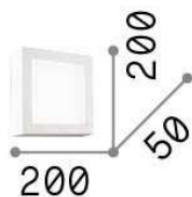

Info sorgente e prestazionali

Sorgente integrata	Light bulb (included)
Sorgente sostituibile	YES
Potenza	GX53 max 1 x 15W
Emissione	Direct
Consumo massimo	-
CCT	3000 K
Lampadina inclusa	123936 GX53 09W 910Lm 3000K