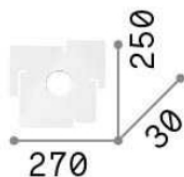

Info sorgente e prestazionali

Sorgente integrata	Light bulb (included)
Sorgente sostituibile	YES
Potenza	GX53 max 1 x 15W
Emissione	Direct
Consumo massimo	-
Lampadina inclusa	123936 GX53 09W 910Lm 3000K