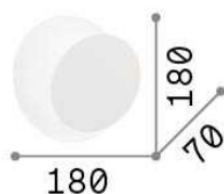

Info sorgente e prestazionali

Sorgente integrata	Integrated LED module
Sorgente sostituibile	YES (by qualified operators only)
Potenza	LED 7,5W
Emissione	Indirect
Consumo massimo	max 7,5 W
Caratteristiche LED	LED SMD
CCT	3000 K
Durata LED (t. 25°C)	30000 h
CRI	> 80
SDCM	4
Flusso sorgente	700 lm
Flusso utile	380 lm
Potenza in stand-by	< 0.50