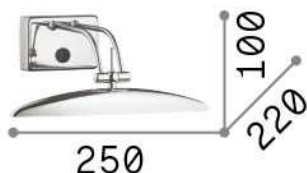

Info sorgente e prestazionali

Sorgente integrata	Light bulb (included)
Sorgente sostituibile	Replaceable
Potenza	G9 max 2 x 40 W
Emissione	Direct
Consumo massimo	-
Lampadina inclusa	EAN 8021696209043 - G9 3.0W 3000K CRI80