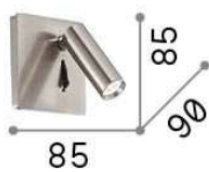

Info generali

Decorativo - Applique

Indoor wall recessed adjustable projector with integrated LED sources, in-built switch and direct light emission

Ean	8021696250106
Articolo	LITE AP BIANCO
Garanzia	5 years
Peso lordo	0.5 kg
Volume	0.00081 m ³

Info sorgente e prestazionali

Sorgente integrata	Integrated LED module
Sorgente sostituibile	YES (by qualified operators only)
Potenza	LED 3W
Emissione	Direct
Consumo massimo	max 3 W
Caratteristiche LED	LED SMD
CCT	3000 K
Durata LED (t. 25°C)	20000 h
CRI	> 80
Fascio luminoso	23°
Flusso sorgente	200 lm
Flusso utile	130 lm
Rischio fotobiologico	2
Potenza in stand-by	< 0.50