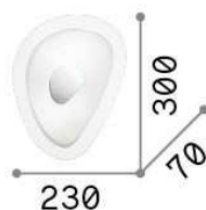

Info sorgente e prestazionali

Sorgente integrata	Light bulb (not included)
Sorgente sostituibile	YES
Potenza	E27 max 2 x 60W
Emissione	Diffuse
Consumo massimo	-
Lampadina consigliata	E27 04W SFERA BIANCO 3000K