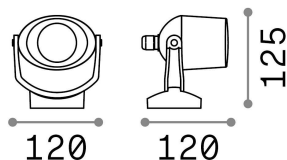

Info sorgente e prestazionali

Sorgente integrata	Light bulb (included, settable CCT 2700 / 4000 K)
Sorgente sostituibile	Replaceable
Potenza	GU10 max 1 x 6 W
Emissione	Direct
Consumo massimo	-
CCT LED	4000 K
Lampadina inclusa	EAN 8021696188652 -