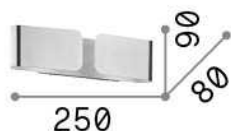

Info sorgente e prestazionali

Sorgente integrata	Light bulb (included)
Sorgente sostituibile	Replaceable
Potenza	G9 max 2 x 40 W
Emissione	Direct + Indirect
Consumo massimo	-
Lampadina inclusa	EAN 8021696209043 - G9 3.0W 3000K CRI80