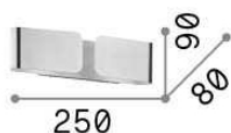

Info sorgente e prestazionali

Sorgente integrata	Light bulb (included)
Sorgente sostituibile	YES
Potenza	G9 max 2 x 40W
Emissione	Direct + Indirect
Consumo massimo	-
Lampadina inclusa	EAN 8021696209043